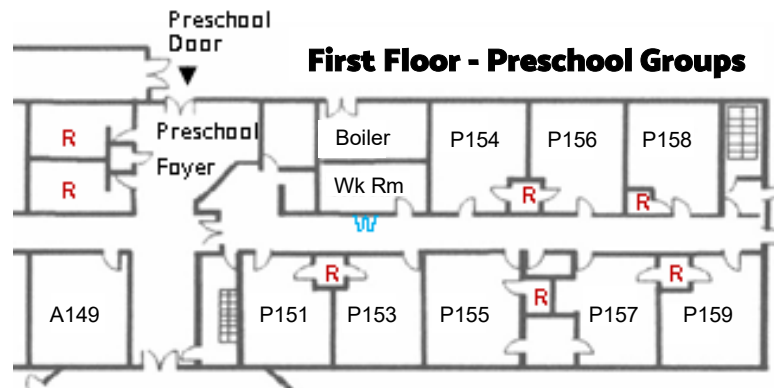

## Children's Sunday School

Grades 1-3 & Grades 4-5 meet in rooms C200, C202 and C203.

## Youth Sunday School

Grades 6-12 meet in the Youth Assembly Room (Y209 A & B) for the first half then break out into small groups with adult facilitators in rooms Y210 A-Y212