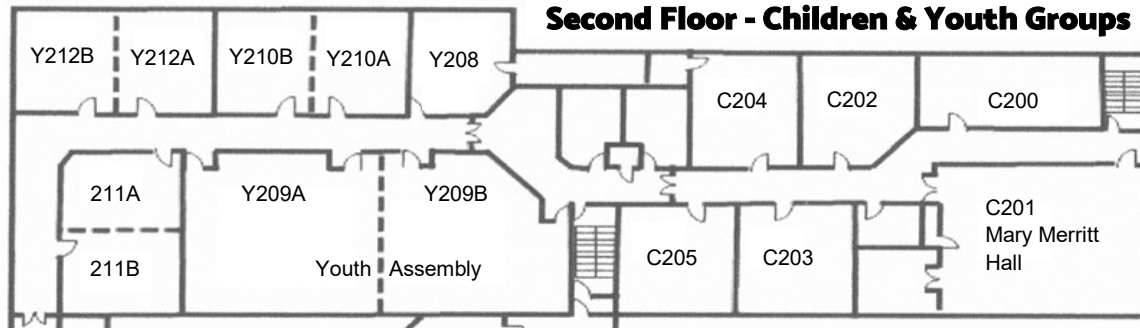

Second Floor - Children & Youth Groups

Class · Teacher

Room

Study

Description

Young Couples · <i>Shepley/Wyne</i>	L129	Book	Young married couples with and without small children
Morris	A143	Book	Couples and singles with young and school age children
Crossroads · <i>Perkins</i>	C201	Book	Large intergenerational adult class
Spirit Seekers · <i>Adkins/Firestone</i>	F141	Book	Medium adult class
Agape I · <i>White/Boyette</i>	F136	Book	Small adult class
Faith · <i>Gunnels/Carpenter</i>	A144	Bible	Medium adult class
Matthews	A147	Curriculum	Medium adult class
Elofson	A145	Curriculum	Medium adult class
Women of All Ages · <i>Droessler</i>	Conf. Room	Bible	Women attending church alone for any reason
Spiritual Formations · <i>Lynch</i>	M100	Book	Small adult class
Agape II · <i>Glover</i>	F139	Curriculum	Medium adult class with senior adults
King's Daughters · <i>Green/Hyatt/Merritt/Kilgore</i>	A148	Curriculum	Medium class of senior adult women
J.O.Y. · <i>Maness</i>	M101	Curriculum	Small class of senior adult women
Lafayette Payne · <i>Self</i>	M108	Curriculum	Small class of senior adult women
Chambless · <i>Duke/Arrowood</i>	M106	Curriculum	Small class of senior adult men